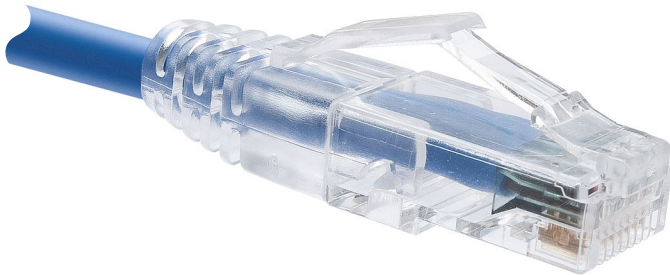

# ClearFit™

Oncore's Enterprise Line of  
Cat 6 Patch Cables

**Somet**  
Integration

The  
I.T. Pros'  
Choice

## The Difference is Clear

- ✓ ClearFit patch cables available in Cat 6 and Cat 5e
- ✓ Low profile connector for easy fit in panels & switches
- ✓ Unique easy-release, snagless retainer clip design
- ✓ Ultra-flexible NoKink cable for smooth installation
- ✓ Made in USA and BAA compliant
- ✓ Individually tested, packed and guaranteed a lifetime
- ✓ 11 vibrant color options

### Construction

|                        |                                 |
|------------------------|---------------------------------|
| Conductor Construction | Bare Stranded Copper            |
| Conductor Size         | 24AWG x 4 Pair                  |
| Insulation             | PE                              |
| Separator              | PE Cross                        |
| Jacket                 | 70P PVC                         |
| Outer Diameter         | 6.0 ± 0.2mm                     |
| Connectors             | RJ45 Male 50 micron gold-plated |