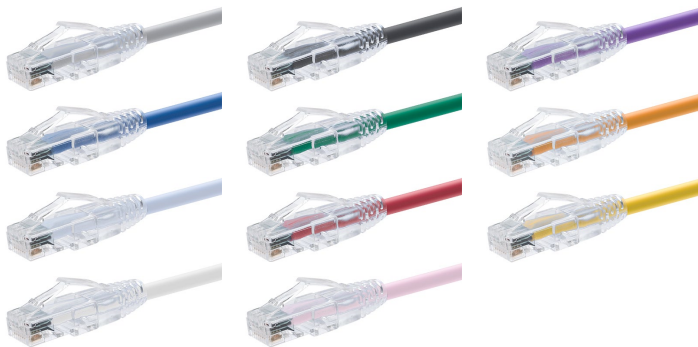

# ClearFit™

Oncore's Enterprise Line of  
Cat 6 Patch Cables

**Somet**  
Integration

The  
I.T. Pros'  
Choice

## The Difference is Clear

- ✓ ClearFit patch cables available in Cat 6 and Cat 5e
- ✓ Low profile connector for easy fit in panels & switches
- ✓ Unique easy-release, snagless retainer clip design
- ✓ Ultra-flexible NoKink cable for smooth installation
- ✓ Made in USA and BAA compliant
- ✓ Individually tested, packed and guaranteed a lifetime
- ✓ 11 vibrant color options

### Construction

|                        |                                 |
|------------------------|---------------------------------|
| Conductor Construction | Bare Stranded Copper            |
| Conductor Size         | 24AWG x 4 Pair                  |
| Insulation             | PE                              |
| Separator              | PE Cross                        |
| Jacket                 | 70P PVC                         |
| Outer Diameter         | 6.0 ± 0.2mm                     |
| Connectors             | RJ45 Male 50 micron gold-plated |